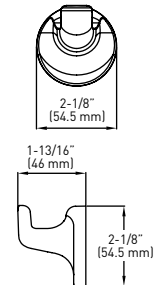

FEATURES

- INCLUDES SOLID ZINC DIE CAST MOUNTING PLATES: 1-13/16" x 1-3/16" [46 mm x 30 mm]; NYLON ANCHORS AND STEEL PHILLIPS HEAD SCREWS: #8 x 1-1/4" [32 mm]
- ZINC DIE-CAST CONSTRUCTION (POSTS)

TOWEL BAR

DOUBLE ROBE HOOK

PAPER HOLDER

TOWEL RING

SINGLE ROBE HOOK AVAILABLE IN 4 PIECE BATH SET

MEASUREMENTS SUBJECT TO A 3% VARIANCE

MEASUREMENTS ARE FOR REFERENCE ONLY. TAYMOR RESERVES THE RIGHT TO CHANGE THE PRODUCT SPECS WITHOUT NOTICE. FOR PRODUCT WARRANTY, PLEASE VISIT TAYMOR WEBSITE FOR DETAILS

RETAIL PACK	SATIN NICKEL 15	POLISHED CHROME 26	MATERIAL	CASE QTY.
18" TOWEL BAR	02-D8418SN	02-D8418	ZINC & ALUMINUM	4
24" TOWEL BAR	02-D8424SN	02-D8424	ZINC & ALUMINUM	4
30" TOWEL BAR	02-D8430SN	02-D8430	ZINC & ALUMINUM	4
DOUBLE ROBE HOOK	02-D8402SN	02-D8402	ZINC	4
PAPER HOLDER	02-D8408SN	02-D8408	ZINC & PLASTIC	4
TOWEL RING	02-D8404SN	02-D8404	ZINC & ALUMINUM	4
4 PIECE BATH SET 24" TOWEL BAR, SINGLE ROBE HOOK, PAPER HOLDER, TOWEL RING	02-D8450SN	02-D8450		3
BUILDER PACK				
18" TOWEL BAR	04-SN8418	04-8418	ZINC & ALUMINUM	10
24" TOWEL BAR	04-SN8424	04-8424	ZINC & ALUMINUM	10
DOUBLE ROBE HOOK	04-SN8402	04-8402	ZINC	10
PAPER HOLDER	04-SN8408	04-8408	ZINC & PLASTIC	10
TOWEL RING	04-SN8404	04-8404	ZINC & ALUMINUM	10
4 PIECE BATH SET 24" TOWEL BAR, SINGLE ROBE HOOK, PAPER HOLDER, TOWEL RING	01-NC8450SN	01-NC8450		10