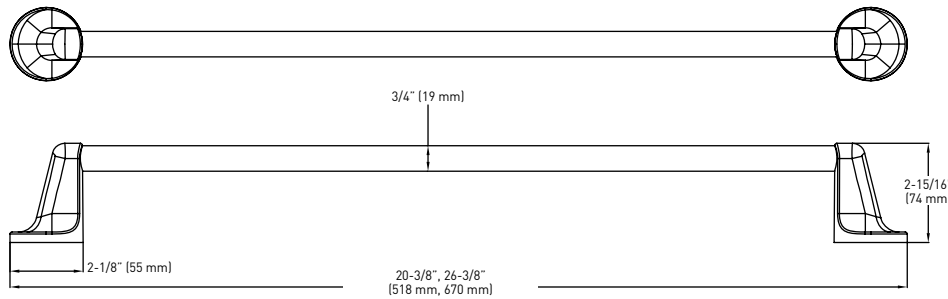

FEATURES

- INCLUDES SOLID ZINC DIE CAST MOUNTING PLATES: 1-13/16" x 1-3/16" [46 mm x 30 mm]; NYLON ANCHORS AND STEEL PHILLIPS HEAD SCREWS: #8 x 1-1/4" [32 mm]
- ZINC DIE-CAST CONSTRUCTION (POSTS)

TOWEL BAR

DOUBLE ROBE HOOK

PAPER HOLDER

TOWEL RING

SINGLE ROBE HOOK AVAILABLE IN 4 PIECE BATH SET

MEASUREMENTS SUBJECT TO A 3% VARIANCE

MEASUREMENTS ARE FOR REFERENCE ONLY. TAYMOR RESERVES THE RIGHT TO CHANGE THE PRODUCT SPECS WITHOUT NOTICE. FOR PRODUCT WARRANTY, PLEASE VISIT TAYMOR WEBSITE FOR DETAILS

RETAIL PACK	SATIN NICKEL 15	POLISHED CHROME 26	MATERIAL	CASE QTY.
18" TOWEL BAR	02-D8418SN	02-D8418	ZINC & ALUMINUM	4
24" TOWEL BAR	02-D8424SN	02-D8424	ZINC & ALUMINUM	4
30" TOWEL BAR	02-D8430SN	02-D8430	ZINC & ALUMINUM	4
DOUBLE ROBE HOOK	02-D8402SN	02-D8402	ZINC	4
PAPER HOLDER	02-D8408SN	02-D8408	ZINC & PLASTIC	4
TOWEL RING	02-D8404SN	02-D8404	ZINC & ALUMINUM	4
4 PIECE BATH SET 24" TOWEL BAR, SINGLE ROBE HOOK, PAPER HOLDER, TOWEL RING	02-D8450SN	02-D8450		3
BUILDER PACK				
18" TOWEL BAR	04-SN8418	04-8418	ZINC & ALUMINUM	10
24" TOWEL BAR	04-SN8424	04-8424	ZINC & ALUMINUM	10
DOUBLE ROBE HOOK	04-SN8402	04-8402	ZINC	10
PAPER HOLDER	04-SN8408	04-8408	ZINC & PLASTIC	10
TOWEL RING	04-SN8404	04-8404	ZINC & ALUMINUM	10
4 PIECE BATH SET 24" TOWEL BAR, SINGLE ROBE HOOK, PAPER HOLDER, TOWEL RING	01-NC8450SN	01-NC8450		10