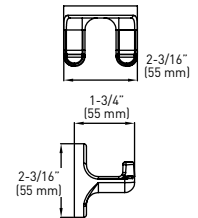

FEATURES

- INCLUDES SOLID ZINC DIE CAST MOUNTING PLATES: 1-13/16" x 1-3/16" [46 mm x 30 mm]; NYLON ANCHORS AND STEEL PHILLIPS HEAD SCREWS: #8 x 1-1/4" [32 mm]
- ZINC DIE-CAST CONSTRUCTION (POSTS)

TOWEL BAR

DOUBLE ROBE HOOK

PAPER HOLDER

TOWEL RING

SINGLE ROBE HOOK AVAILABLE IN 4 PIECE BATH SET

MEASUREMENTS SUBJECT TO A 3% VARIANCE

MEASUREMENTS ARE FOR REFERENCE ONLY. TAYMOR RESERVES THE RIGHT TO CHANGE THE PRODUCT SPECS WITHOUT NOTICE. FOR PRODUCT WARRANTY, PLEASE VISIT TAYMOR WEBSITE FOR DETAILS

RETAIL PACK	SATIN NICKEL 15	POLISHED CHROME 26	MATERIAL	CASE QTY.
18" TOWEL BAR	02-D8418SN	02-D8418	ZINC & ALUMINUM	4
24" TOWEL BAR	02-D8424SN	02-D8424	ZINC & ALUMINUM	4
30" TOWEL BAR	02-D8430SN	02-D8430	ZINC & ALUMINUM	4
DOUBLE ROBE HOOK	02-D8402SN	02-D8402	ZINC	4
PAPER HOLDER	02-D8408SN	02-D8408	ZINC & PLASTIC	4
TOWEL RING	02-D8404SN	02-D8404	ZINC & ALUMINUM	4
4 PIECE BATH SET 24" TOWEL BAR, SINGLE ROBE HOOK, PAPER HOLDER, TOWEL RING	02-D8450SN	02-D8450		3
BUILDER PACK				
18" TOWEL BAR	04-SN8418	04-8418	ZINC & ALUMINUM	10
24" TOWEL BAR	04-SN8424	04-8424	ZINC & ALUMINUM	10
DOUBLE ROBE HOOK	04-SN8402	04-8402	ZINC	10
PAPER HOLDER	04-SN8408	04-8408	ZINC & PLASTIC	10
TOWEL RING	04-SN8404	04-8404	ZINC & ALUMINUM	10
4 PIECE BATH SET 24" TOWEL BAR, SINGLE ROBE HOOK, PAPER HOLDER, TOWEL RING	01-NC8450SN	01-NC8450		10