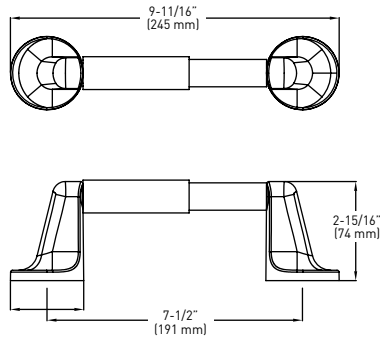

FEATURES

- INCLUDES SOLID ZINC DIE CAST MOUNTING PLATES: 1-13/16" x 1-3/16" [46 mm x 30 mm]; NYLON ANCHORS AND STEEL PHILLIPS HEAD SCREWS: #8 x 1-1/4" [32 mm]
- ZINC DIE-CAST CONSTRUCTION (POSTS)

TOWEL BAR

DOUBLE ROBE HOOK

PAPER HOLDER

TOWEL RING

SINGLE ROBE HOOK AVAILABLE IN 4 PIECE BATH SET

MEASUREMENTS SUBJECT TO A 3% VARIANCE

MEASUREMENTS ARE FOR REFERENCE ONLY. TAYMOR RESERVES THE RIGHT TO CHANGE THE PRODUCT SPECS WITHOUT NOTICE. FOR PRODUCT WARRANTY, PLEASE VISIT TAYMOR WEBSITE FOR DETAILS