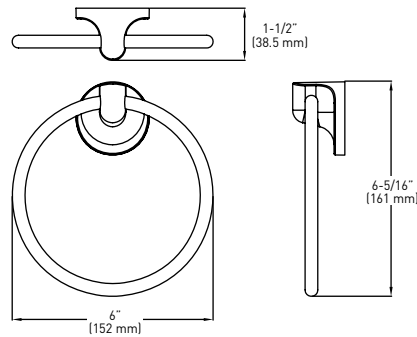

FEATURES

- INCLUDES SOLID ZINC DIE CAST MOUNTING PLATES: 1-13/16" x 1-3/16" [46 mm x 30 mm]; NYLON ANCHORS AND STEEL PHILLIPS HEAD SCREWS: #8 x 1-1/4" [32 mm]
- ZINC DIE-CAST CONSTRUCTION (POSTS)

TOWEL BAR

DOUBLE ROBE HOOK

PAPER HOLDER

TOWEL RING

SINGLE ROBE HOOK AVAILABLE IN 4 PIECE BATH SET

MEASUREMENTS SUBJECT TO A 3% VARIANCE

MEASUREMENTS ARE FOR REFERENCE ONLY. TAYMOR RESERVES THE RIGHT TO CHANGE THE PRODUCT SPECS WITHOUT NOTICE. FOR PRODUCT WARRANTY, PLEASE VISIT TAYMOR WEBSITE FOR DETAILS

RETAIL PACK	SATIN NICKEL 15	POLISHED CHROME 26	MATERIAL	CASE QTY.
18" TOWEL BAR	02-D8418SN	02-D8418	ZINC & ALUMINUM	4
24" TOWEL BAR	02-D8424SN	02-D8424	ZINC & ALUMINUM	4
30" TOWEL BAR	02-D8430SN	02-D8430	ZINC & ALUMINUM	4
DOUBLE ROBE HOOK	02-D8402SN	02-D8402	ZINC	4
PAPER HOLDER	02-D8408SN	02-D8408	ZINC & PLASTIC	4
TOWEL RING	02-D8404SN	02-D8404	ZINC & ALUMINUM	4
4 PIECE BATH SET 24" TOWEL BAR, SINGLE ROBE HOOK, PAPER HOLDER, TOWEL RING	02-D8450SN	02-D8450		3
BUILDER PACK				
18" TOWEL BAR	04-SN8418	04-8418	ZINC & ALUMINUM	10
24" TOWEL BAR	04-SN8424	04-8424	ZINC & ALUMINUM	10
DOUBLE ROBE HOOK	04-SN8402	04-8402	ZINC	10
PAPER HOLDER	04-SN8408	04-8408	ZINC & PLASTIC	10
TOWEL RING	04-SN8404	04-8404	ZINC & ALUMINUM	10
4 PIECE BATH SET 24" TOWEL BAR, SINGLE ROBE HOOK, PAPER HOLDER, TOWEL RING	01-NC8450SN	01-NC8450		10