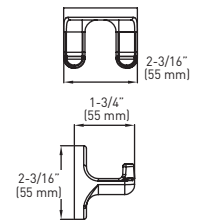

DOUBLE ROBE HOOK