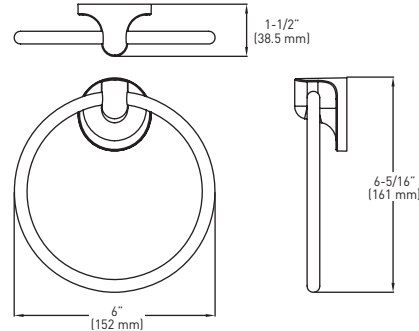

TOWEL RING

SINGLE ROBE HOOK

AVAILABLE IN 4 PIECE BATH SET

MEASUREMENTS SUBJECT TO A 3% VARIANCE

MEASUREMENTS ARE FOR REFERENCE ONLY. TAYMOR RESERVES THE RIGHT TO CHANGE THE PRODUCT SPECS WITHOUT NOTICE. FOR PRODUCT WARRANTY, PLEASE VISIT TAYMOR WEBSITE FOR DETAILS

RETAIL PACK	SATIN NICKEL 15	POLISHED CHROME 26	MATERIAL	CASE QTY.
18" TOWEL BAR	02-D8418SN	02-D8418	ZINC & ALUMINUM	4
24" TOWEL BAR	02-D8424SN	02-D8424	ZINC & ALUMINUM	4
30" TOWEL BAR	02-D8430SN	02-D8430	ZINC & ALUMINUM	4
DOUBLE ROBE HOOK	02-D8402SN	02-D8402	ZINC	4
PAPER HOLDER	02-D8408SN	02-D8408	ZINC & PLASTIC	4
TOWEL RING	02-D8404SN	02-D8404	ZINC & ALUMINUM	4
4 PIECE BATH SET 24" TOWEL BAR, SINGLE ROBE HOOK, PAPER HOLDER, TOWEL RING	02-D8450SN	02-D8450		3
BUILDER PACK				
18" TOWEL BAR	04-SN8418	04-8418	ZINC & ALUMINUM	10
24" TOWEL BAR	04-SN8424	04-8424	ZINC & ALUMINUM	10
DOUBLE ROBE HOOK	04-SN8402	04-8402	ZINC	10
PAPER HOLDER	04-SN8408	04-8408	ZINC & PLASTIC	10
TOWEL RING	04-SN8404	04-8404	ZINC & ALUMINUM	10
4 PIECE BATH SET VISUAL PACK 24" TOWEL BAR, SINGLE ROBE HOOK, PAPER HOLDER, TOWEL RING	02-B8450SN	02-B8450	ZINC, PLASTIC & ALUMINUM	10