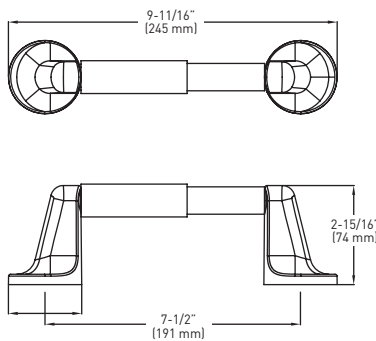

DOUBLE ROBE HOOK

PAPER HOLDER