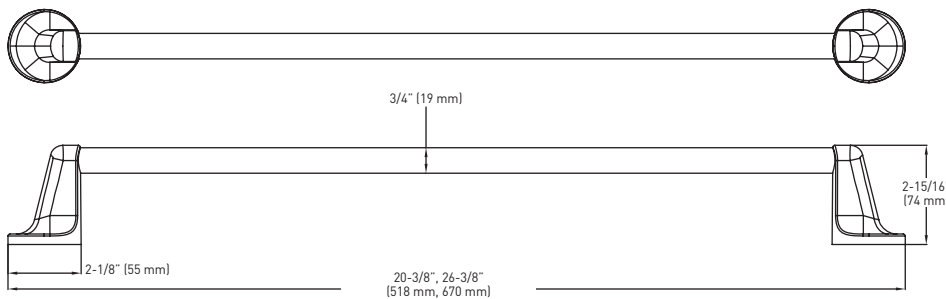

FEATURES

- INCLUDES SOLID ZINC DIE CAST MOUNTING PLATES: 1-13/16" x 1-3/16" [46 mm x 30 mm]; NYLON ANCHORS AND STEEL PHILLIPS HEAD SCREWS: #8 x 1-1/4" [32 mm]
- ZINC DIE-CAST CONSTRUCTION (POSTS)

LIMITED LIFETIME WARRANTY

TOWEL BAR