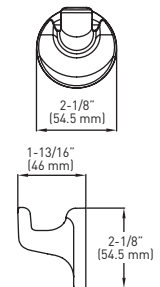

SINGLE ROBE HOOK

AVAILABLE IN 4 PIECE BATH SET

MEASUREMENTS SUBJECT TO A 3% VARIANCE

MEASUREMENTS ARE FOR REFERENCE ONLY. TAYMOR RESERVES THE RIGHT TO CHANGE THE PRODUCT SPECS WITHOUT NOTICE. FOR PRODUCT WARRANTY, PLEASE VISIT TAYMOR WEBSITE FOR DETAILS

RETAIL PACK	SATIN NICKEL 15	POLISHED CHROME 26	MATERIAL	CASE QTY.
18" TOWEL BAR	02-D8418SN	02-D8418	ZINC & ALUMINUM	4
24" TOWEL BAR	02-D8424SN	02-D8424	ZINC & ALUMINUM	4
30" TOWEL BAR	02-D8430SN	02-D8430	ZINC & ALUMINUM	4
DOUBLE ROBE HOOK	02-D8402SN	02-D8402	ZINC	4
PAPER HOLDER	02-D8408SN	02-D8408	ZINC & PLASTIC	4
TOWEL RING	02-D8404SN	02-D8404	ZINC & ALUMINUM	4
4 PIECE BATH SET 24" TOWEL BAR, SINGLE ROBE HOOK, PAPER HOLDER, TOWEL RING	02-D8450SN	02-D8450		3
BUILDER PACK				
18" TOWEL BAR	04-SN8418	04-8418	ZINC & ALUMINUM	10
24" TOWEL BAR	04-SN8424	04-8424	ZINC & ALUMINUM	10
DOUBLE ROBE HOOK	04-SN8402	04-8402	ZINC	10
PAPER HOLDER	04-SN8408	04-8408	ZINC & PLASTIC	10
TOWEL RING	04-SN8404	04-8404	ZINC & ALUMINUM	10
4 PIECE BATH SET VISUAL PACK 24" TOWEL BAR, SINGLE ROBE HOOK, PAPER HOLDER, TOWEL RING	02-B8450SN	02-B8450	ZINC, PLASTIC & ALUMINUM	10