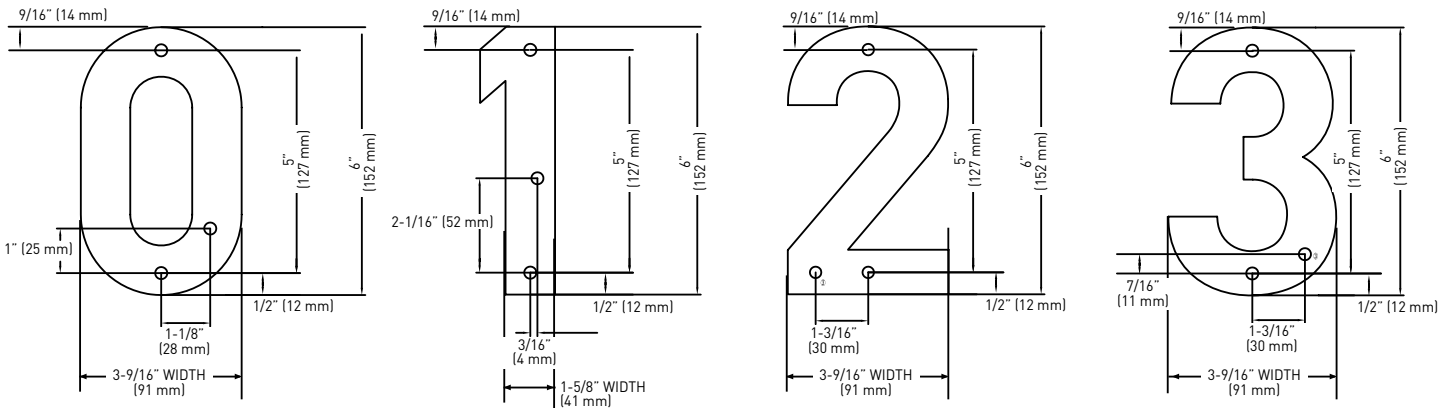

### FEATURES

- › CONNECT UP TO 5 HOUSE NUMBERS
- › SOLID ALUMINUM HOUSING WITH POLYESTER POWDER COATING
- › WARM WHITE, 3200K LED LIGHT TECHNOLOGY LASTS A MINIMUM OF 50,000 HOURS (15 YEARS @ 11 HOURS PER DAY)
- › FROSTED ACRYLIC BACKING FOR BRIGHTER, DIFFUSED AND UNIFORM LIGHT DISPERSION
- › WEATHER RESISTANT
- › OPERATING TEMPERATURE: -30°C TO +40°C
- › PIN MOUNTED FOR FLOATING EFFECT AND NO VISIBLE HARDWARE
- › HORIZONTALLY ALIGNED MOUNTING HOLES FOR EASIER INSTALLATION
- SMOOTH ACRYLIC SURFACE FOR EASY CLEANING AND MINIMAL DIRT BUILD-UP
- DISCREET DRAIN HOLE TO PREVENT WATER ACCUMULATION
- POWER SUPPLY SOLD SEPARATELY
- OPTIONAL LIGHT SENSOR SOLD SEPARATELY
- ONE YEAR LIMITED WARRANTY

**POWER SUPPLY**  
25-LEDFPWR

**LIGHT SENSOR**  
25-LEDPHOTO

15/16" (23 mm) DEEP HOUSE NUMBERS

SEE NEXT PAGE FOR CONTINUED SPECIFICATIONS

MEASUREMENTS ARE FOR REFERENCE ONLY. TAYMOR RESERVES THE RIGHT TO CHANGE THE PRODUCT SPECS WITHOUT NOTICE. FOR PRODUCT WARRANTY, PLEASE VISIT TAYMOR WEBSITE FOR DETAILS.