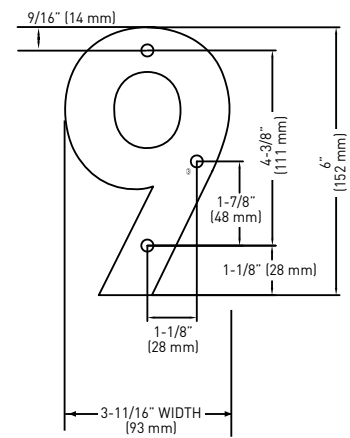

MEASUREMENTS ARE FOR REFERENCE ONLY. TAYMOR RESERVES THE RIGHT TO CHANGE THE PRODUCT SPECS WITHOUT NOTICE. FOR PRODUCT WARRANTY, PLEASE VISIT TAYMOR WEBSITE FOR DETAILS.