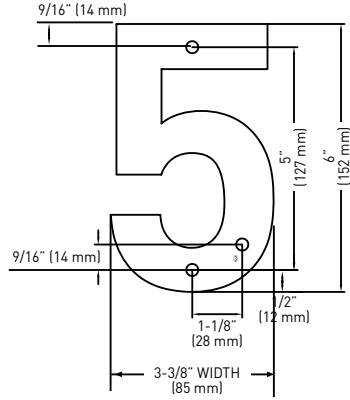

MEASUREMENTS ARE FOR REFERENCE ONLY. TAYMOR RESERVES THE RIGHT TO CHANGE THE PRODUCT SPECS WITHOUT NOTICE. FOR PRODUCT WARRANTY, PLEASE VISIT TAYMOR WEBSITE FOR DETAILS.