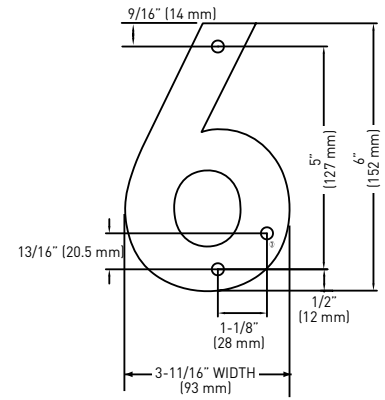

MEASUREMENTS ARE FOR REFERENCE ONLY. TAYMOR RESERVES THE RIGHT TO CHANGE THE PRODUCT SPECS WITHOUT NOTICE. FOR PRODUCT WARRANTY, PLEASE VISIT TAYMOR WEBSITE FOR DETAILS.