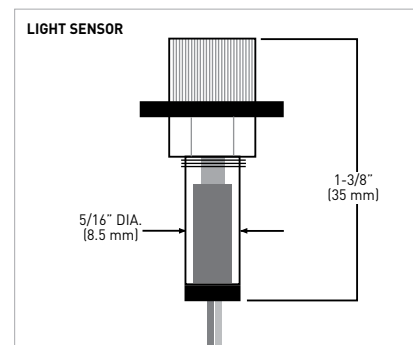

SEE NEXT PAGE FOR CONTINUED SPECIFICATIONS

MEASUREMENTS ARE FOR REFERENCE ONLY. TAYMOR RESERVES THE RIGHT TO CHANGE THE PRODUCT SPECS WITHOUT NOTICE. FOR PRODUCT WARRANTY, PLEASE VISIT TAYMOR WEBSITE FOR DETAILS.

6" BACKLIT LED HOUSE NUMBERS RETAIL PACK	BLACK	CASE QTY.
No. 0	25-LEDF60	48
No. 1	25-LEDF61	48
No. 2	25-LEDF62	48
No. 3	25-LEDF63	48
No. 4	25-LEDF64	48
No. 5	25-LEDF65	48
No. 6	25-LEDF66	48
No. 7	25-LEDF67	48
No. 8	25-LEDF68	48
No. 9	25-LEDF69	48
POWER SUPPLY	25-LEDFPWR	48
LED SENSOR (OPTIONAL)	25-LEDPHOTO	48