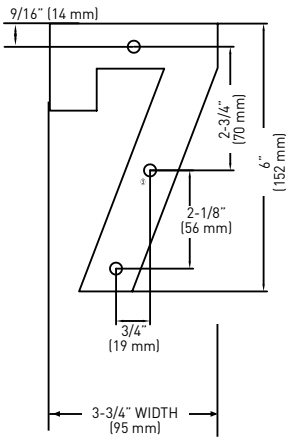

MEASUREMENTS ARE FOR REFERENCE ONLY. TAYMOR RESERVES THE RIGHT TO CHANGE THE PRODUCT SPECS WITHOUT NOTICE. FOR PRODUCT WARRANTY, PLEASE VISIT TAYMOR WEBSITE FOR DETAILS.