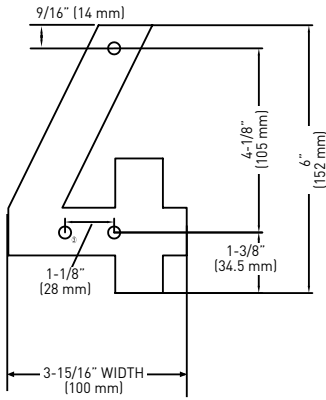

MEASUREMENTS ARE FOR REFERENCE ONLY. TAYMOR RESERVES THE RIGHT TO CHANGE THE PRODUCT SPECS WITHOUT NOTICE. FOR PRODUCT WARRANTY, PLEASE VISIT TAYMOR WEBSITE FOR DETAILS.