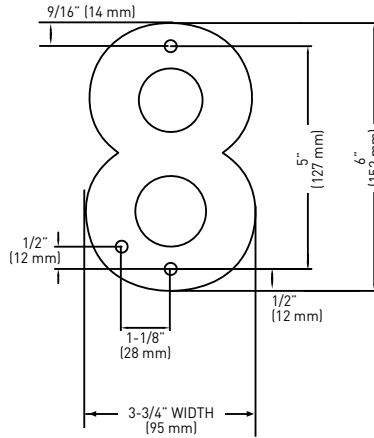

MEASUREMENTS ARE FOR REFERENCE ONLY. TAYMOR RESERVES THE RIGHT TO CHANGE THE PRODUCT SPECS WITHOUT NOTICE. FOR PRODUCT WARRANTY, PLEASE VISIT TAYMOR WEBSITE FOR DETAILS.