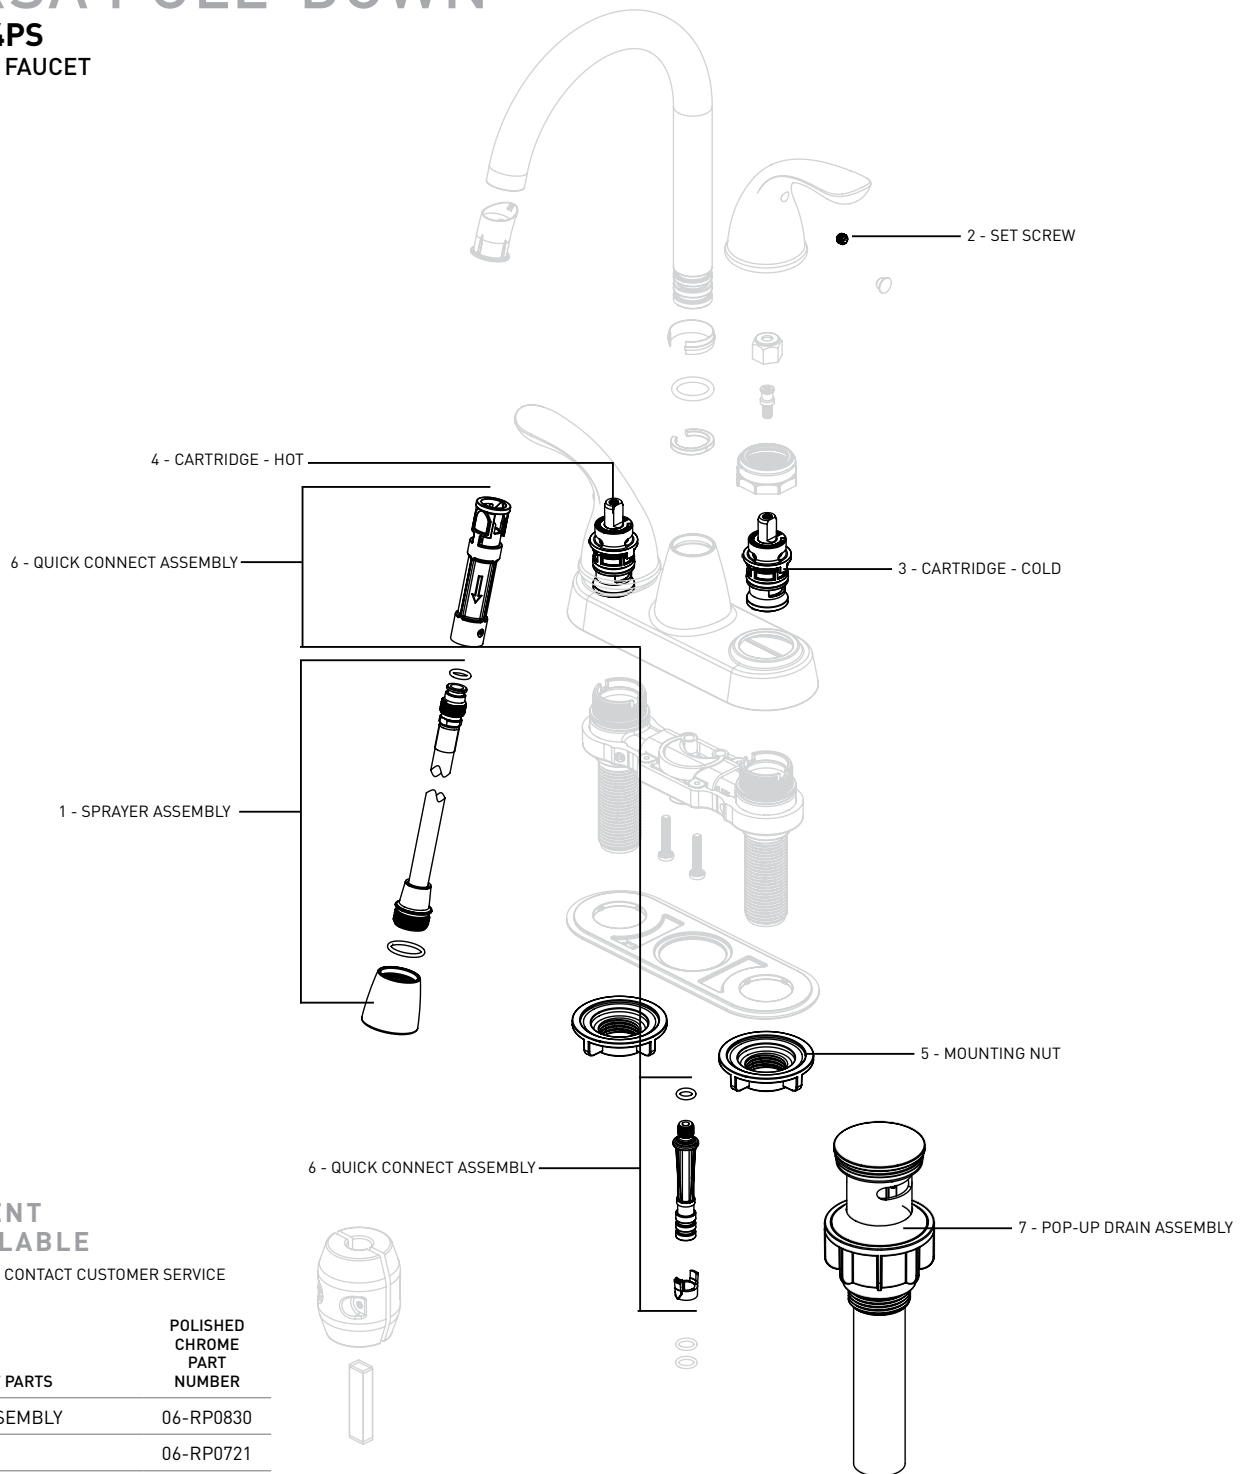

VERSA PULL-DOWN

06-4204PS
LAVATORY FAUCET

REPLACEMENT PARTS AVAILABLE

FOR PARTS NOT LISTED CONTACT CUSTOMER SERVICE

REPLACEMENT PARTS	POLISHED CHROME PART NUMBER
1 - SPRAYER ASSEMBLY	06-RP0830
2 - SET SCREW	06-RP0721
3 - CARTRIDGE - HOT	06-RP0316H
4 - CARTRIDGE - COLD	06-RP0316C
5 - MOUNTING NUT	06-RP0186
6 - QUICK CONNECT ASSEMBLY	06-RP0743
7 - POP-UP DRAIN ASSEMBLY	06-RP0832